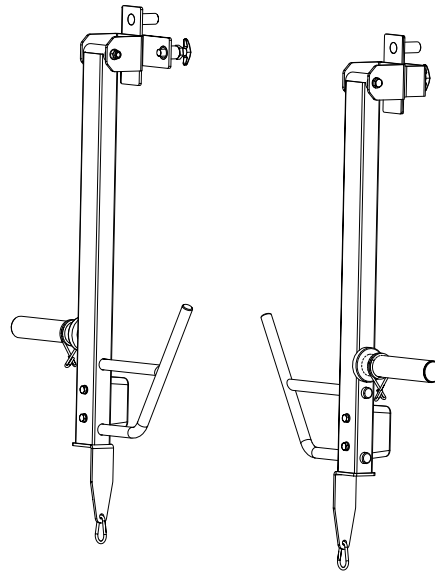

TAURUS®

SKU: SEBR7139

i NOTICE

These Taurus Elite Multi Trainer Jammer Arms are an optional equipment for the Elite Trainer - Multi Function Gym Rack System from Taurus.

All instructions for the intended use of this device, safety instructions, technical data, instructions for care and maintenance, assembly steps, disposal instructions, warranty conditions, as well as parts lists for ordering spare parts can be found in the Elite Trainer - Multi Function Gym Rack System manual.

Taurus Jammer Arms