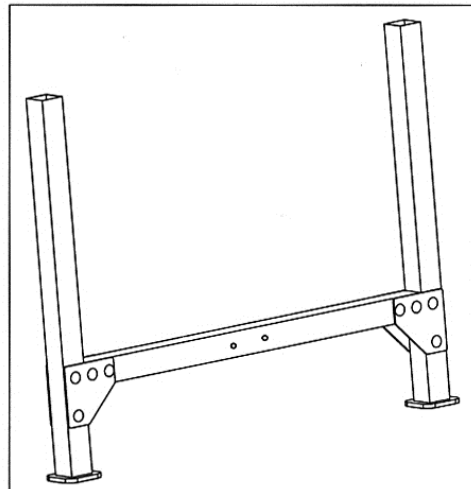

## MARCY® ECLIPS BE5000 OLYMPIC WIDTH BARBELL BENCH

**IMPORTANT:** Please read the Important Safety Notice and Assembly Information in the Owner's manual before assembling this product.

**Assembly Manual**

③⑦ × 12

③⑧ × 12

③⑤ × 4  M10x 3 1/8"

③⑥ × 4  Ø 3/4"

③⑧ × 4  M10

1

③⑤ × 4  M10x3  $\frac{1}{8}$ "

③⑥ × 4   $\varnothing \frac{3}{4}$ "

③⑧ × 4  M10

2

③⑤ × 2		M10x 3 1/8"	
③⑥ × 2		Ø 3/4"	
③⑧ × 2		M10	

3

- ③④ × 3        M10x $\frac{3}{4}$ "
- ③① × 2        M8x $\frac{3}{4}$ "
- ③⑥ × 3        Ø  $\frac{3}{4}$ "
- ③⑦ × 2        Ø  $\frac{5}{8}$ "

4

③① × 1  M10x6 1/2"

③⑧ × 1  M10

③⑥ × 2  Ø 3/4"

②⑧ × 1 

5

③③ × 1		M10x 2 3/4"	
③⑧ × 1		M10	
③⑥ × 2		Ø 3/4"	
①⑧ × 2		M18	

③① × 4        M8 x 3/4"